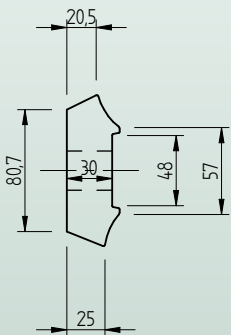

Standard fastening material

Fishplate FL14c

1	Fish plate S49 / S 54	S235JR	FL14c	-	m = 9,8 [kg]
Item	Description	Material	Type / Dimensions	Norm	Comments