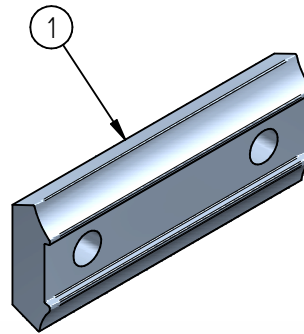

Standard fastening material

Fishplate FL14c

1	Fish plate S49 / S 54	S235JR	FL14c	-	m = 9,8 [kg]
Item	Description	Material	Type / Dimensions	Norm	Comments