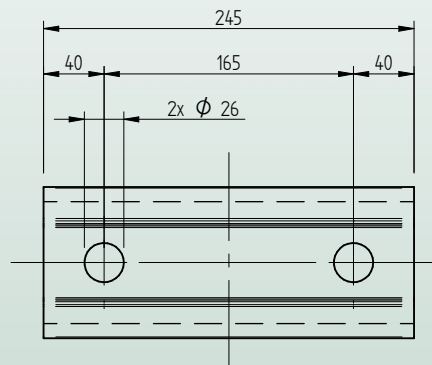

Standard fastening material

Fishplate FL14c

1	Fish plate S49 / S 54	S235JR	FL14c	-	m = 9,8 [kg]
Item	Description	Material	Type / Dimensions	Norm	Comments